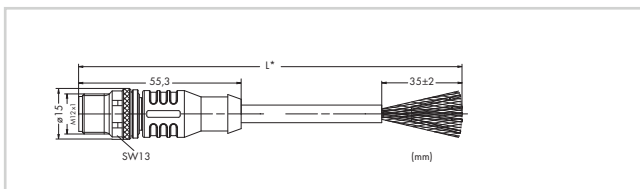

PROFIBUS cable, M12 plug, straight, B coded		
	Item No.	Pack. Unit
M12 plug, straight, 2 m	756-1103/060-020	1
M12 plug, straight, 5 m	756-1103/060-050	1
M12 plug, straight, 10 m	756-1103/060-100	1
M12 plug, straight, 20 m	756-1103/060-200	1