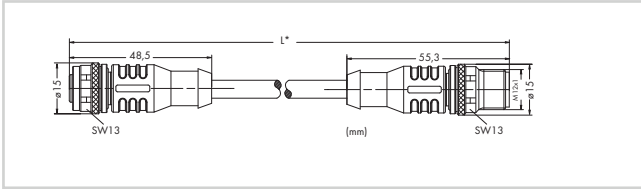

PROFIBUS cable

PROFIBUS cable, M12 socket – M12 plug, straight, B coded

	Item No.	Pack. Unit
M12 socket, straight, M12 plug, straight, 2 m	756-1105/060-020	1
M12 socket, straight, M12 plug, straight, 5 m	756-1105/060-050	1
M12 socket, straight, M12 plug, straight, 10 m	756-1105/060-100	1
M12 socket, straight, M12 plug, straight, 20 m	756-1105/060-200	1

PROFIBUS cable, M12 socket – M12 plug, right angle, B coded

	Item No.	Pack. Unit
M12 socket, right angle, M12 plug, right angle, 2 m	756-1106/060-020	1
M12 socket, right angle, M12 plug, right angle, 5 m	756-1106/060-050	1
M12 socket, right angle, M12 plug, right angle, 10 m	756-1106/060-100	1
M12 socket, right angle, M12 plug, right angle, 20 m	756-1106/060-200	1