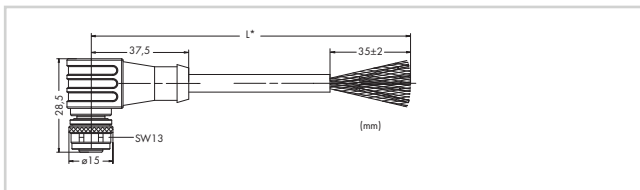

PROFIBUS cable

Connection technology	M12 socket/plug, B coded
Operating voltage	≤ 300 V
Operating current	4 A
Rated surge voltage	≥ 2 kV
Suitable for drag chain applications	≥ 1 Mio. bending cycles
Ambient temperature (operation) moved	-25 ... +60 °C
Protection type	IP67
Cable diameter	7.6 mm ±0.3

PROFIBUS cable, M12 socket, straight, B coded		
	Item No.	Pack. Unit
M12 socket, straight, 2 m	756-1101/060-020	1
M12 socket, straight, 5 m	756-1101/060-050	1
M12 socket, straight, 10 m	756-1101/060-100	1
M12 socket, straight, 20 m	756-1101/060-200	1