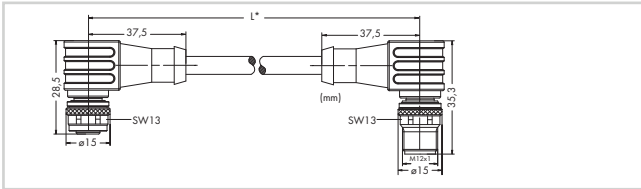

PROFIBUS cable

PROFIBUS cable, M12 socket – M12 plug, straight, B coded

	Item No.	Pack. Unit
M12 socket, straight, M12 plug, straight, 2 m	756-1105/060-020	1
M12 socket, straight, M12 plug, straight, 5 m	756-1105/060-050	1
M12 socket, straight, M12 plug, straight, 10 m	756-1105/060-100	1
M12 socket, straight, M12 plug, straight, 20 m	756-1105/060-200	1

PROFIBUS cable, M12 socket – M12 plug, right angle, B coded

	Item No.	Pack. Unit
M12 socket, right angle, M12 plug, right angle, 2 m	756-1106/060-020	1
M12 socket, right angle, M12 plug, right angle, 5 m	756-1106/060-050	1
M12 socket, right angle, M12 plug, right angle, 10 m	756-1106/060-100	1
M12 socket, right angle, M12 plug, right angle, 20 m	756-1106/060-200	1