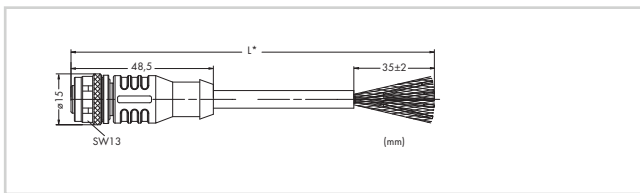

PROFIBUS cable

Connection technology	M12 socket/plug, B coded
Operating voltage	≤ 300 V
Operating current	4 A
Rated surge voltage	≥ 2 kV
Suitable for drag chain applications	≥ 1 Mio. bending cycles
Ambient temperature (operation) moved	-25 ... +60 °C
Protection type	IP67
Cable diameter	7.6 mm ±0.3

PROFIBUS cable, M12 socket, straight, B coded		
	Item No.	Pack. Unit
M12 socket, straight, 2 m	756-1101/060-020	1
M12 socket, straight, 5 m	756-1101/060-050	1
M12 socket, straight, 10 m	756-1101/060-100	1
M12 socket, straight, 20 m	756-1101/060-200	1