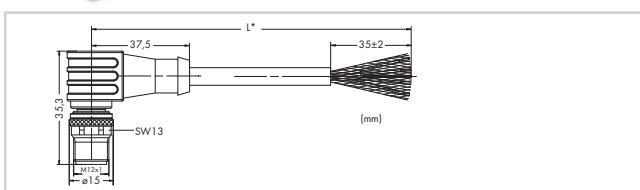

PROFIBUS cable, M12 plug, right angle, B coded		
	Item No.	Pack. Unit
M12 plug, right angle, 2 m	756-1104/060-020	1
M12 plug, right angle, 5 m	756-1104/060-050	1
M12 plug, right angle, 10 m	756-1104/060-100	1
M12 plug, right angle, 20 m	756-1104/060-200	1