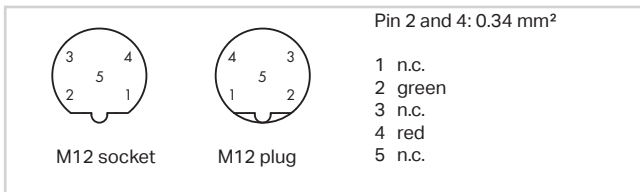

PROFIBUS cable

Connection technology	M12 socket/plug, B coded
Operating voltage	≤ 300 V
Operating current	4 A
Rated surge voltage	≥ 2 kV
Suitable for drag chain applications	≥ 1 Mio. bending cycles
Ambient temperature (operation) moved	-25 ... +60 °C
Protection type	IP67
Cable diameter	7.6 mm ±0.3