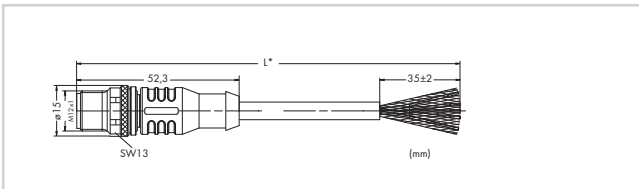

System bus cable, M12 plug, straight, B coded		
	Item No.	Pack. Unit
M12 plug, straight, 2 m	756-1303/060-020	1
M12 plug, straight, 5 m	756-1303/060-050	1
M12 plug, straight, 10 m	756-1303/060-100	1
M12 plug, straight, 20 m	756-1303/060-200	1