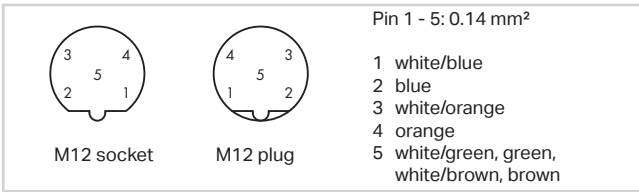

System bus cable

Connection technology	M12 socket/plug, B coded
Operating voltage	≤ 60 V
Operating current	4 A
Rated surge voltage	1.5 kV
Ambient temperature (operation)	-25 ... +60 °C
Protection type	IP67
Cable diameter	6 mm