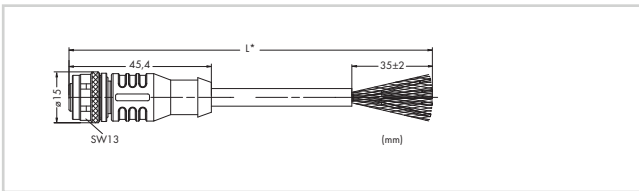

System bus cable

Connection technology	M12 socket/plug, B coded
Operating voltage	≤ 60 V
Operating current	4 A
Rated surge voltage	1.5 kV
Ambient temperature (operation)	-25 ... +60 °C
Protection type	IP67
Cable diameter	6 mm

System bus cable, M12 socket, straight, B coded		
	Item No.	Pack. Unit
M12 socket, straight, 2 m	756-1301/060-020	1
M12 socket, straight, 5 m	756-1301/060-050	1
M12 socket, straight, 10 m	756-1301/060-100	1
M12 socket, straight, 20 m	756-1301/060-200	1