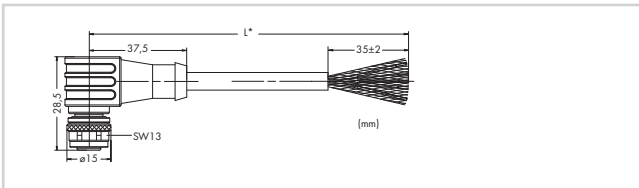

System bus cable

Connection technology	M12 socket/plug, B coded
Operating voltage	≤ 60 V
Operating current	4 A
Rated surge voltage	1.5 kV
Ambient temperature (operation)	-25 ... +60 °C
Protection type	IP67
Cable diameter	6 mm

System bus cable, M12 socket, straight, B coded		
	Item No.	Pack. Unit
M12 socket, straight, 2 m	756-1301/060-020	1
M12 socket, straight, 5 m	756-1301/060-050	1
M12 socket, straight, 10 m	756-1301/060-100	1
M12 socket, straight, 20 m	756-1301/060-200	1