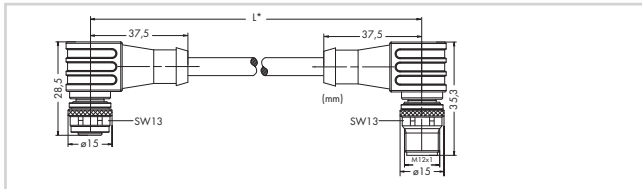

System bus cable

System bus cable, M12 socket – M12 plug, straight, B coded

	Item No.	Pack. Unit
M12 socket, straight, M12 plug, straight, 0.2 m	756-1305/060-002	1
M12 socket, straight, M12 plug, straight, 0.3 m	756-1305/060-003	1
M12 socket, straight, M12 plug, straight, 0.5 m	756-1305/060-005	1
M12 socket, straight, M12 plug, straight, 1 m	756-1305/060-010	1
M12 socket, straight, M12 plug, straight, 2 m	756-1305/060-020	1
M12 socket, straight, M12 plug, straight, 3 m	756-1305/060-030	1
M12 socket, straight, M12 plug, straight, 5 m	756-1305/060-050	1
M12 socket, straight, M12 plug, straight, 7 m	756-1305/060-070	1
M12 socket, straight, M12 plug, straight, 10 m	756-1305/060-100	1
M12 socket, straight, M12 plug, straight, 20 m	756-1305/060-200	1
M12 socket, straight, M12 plug, straight, 50 m	756-1305/060-500	1

System bus cable, M12 socket – M12 plug, right angle, B coded

	Item No.	Pack. Unit
M12 socket, right angle, M12 plug, right angle, 0.2 m	756-1306/060-002	1
M12 socket, right angle, M12 plug, right angle, 0.3 m	756-1306/060-003	1
M12 socket, right angle, M12 plug, right angle, 0.5 m	756-1306/060-005	1
M12 socket, right angle, M12 plug, right angle, 1 m	756-1306/060-010	1
M12 socket, right angle, M12 plug, right angle, 2 m	756-1306/060-020	1
M12 socket, right angle, M12 plug, right angle, 3 m	756-1306/060-030	1
M12 socket, right angle, M12 plug, right angle, 5 m	756-1306/060-050	1
M12 socket, right angle, M12 plug, right angle, 7 m	756-1306/060-070	1
M12 socket, right angle, M12 plug, right angle, 10 m	756-1306/060-100	1
M12 socket, right angle, M12 plug, right angle, 20 m	756-1306/060-200	1
M12 socket, right angle, M12 plug, right angle, 50 m	756-1306/060-500	1

System bus cable

	Item No.	Pack. Unit
25 m	756-1300/000-250	1
50 m	756-1300/000-500	1
100 m	756-1300/000-1000	1