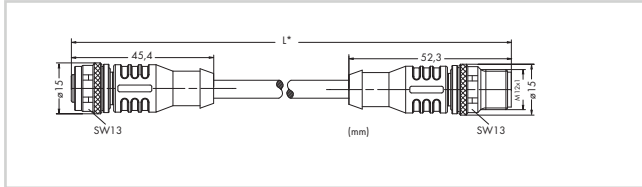

System bus cable

System bus cable, M12 socket – M12 plug, straight, B coded

	Item No.	Pack. Unit
M12 socket, straight, M12 plug, straight, 0.2 m	756-1305/060-002	1
M12 socket, straight, M12 plug, straight, 0.3 m	756-1305/060-003	1
M12 socket, straight, M12 plug, straight, 0.5 m	756-1305/060-005	1
M12 socket, straight, M12 plug, straight, 1 m	756-1305/060-010	1
M12 socket, straight, M12 plug, straight, 2 m	756-1305/060-020	1
M12 socket, straight, M12 plug, straight, 3 m	756-1305/060-030	1
M12 socket, straight, M12 plug, straight, 5 m	756-1305/060-050	1
M12 socket, straight, M12 plug, straight, 7 m	756-1305/060-070	1
M12 socket, straight, M12 plug, straight, 10 m	756-1305/060-100	1
M12 socket, straight, M12 plug, straight, 20 m	756-1305/060-200	1
M12 socket, straight, M12 plug, straight, 50 m	756-1305/060-500	1

System bus cable, M12 socket – M12 plug, right angle, B coded

	Item No.	Pack. Unit
M12 socket, right angle, M12 plug, right angle, 0.2 m	756-1306/060-002	1
M12 socket, right angle, M12 plug, right angle, 0.3 m	756-1306/060-003	1
M12 socket, right angle, M12 plug, right angle, 0.5 m	756-1306/060-005	1
M12 socket, right angle, M12 plug, right angle, 1 m	756-1306/060-010	1
M12 socket, right angle, M12 plug, right angle, 2 m	756-1306/060-020	1
M12 socket, right angle, M12 plug, right angle, 3 m	756-1306/060-030	1
M12 socket, right angle, M12 plug, right angle, 5 m	756-1306/060-050	1
M12 socket, right angle, M12 plug, right angle, 7 m	756-1306/060-070	1
M12 socket, right angle, M12 plug, right angle, 10 m	756-1306/060-100	1
M12 socket, right angle, M12 plug, right angle, 20 m	756-1306/060-200	1
M12 socket, right angle, M12 plug, right angle, 50 m	756-1306/060-500	1

System bus cable

	Item No.	Pack. Unit
25 m	756-1300/000-250	1
50 m	756-1300/000-500	1
100 m	756-1300/000-1000	1