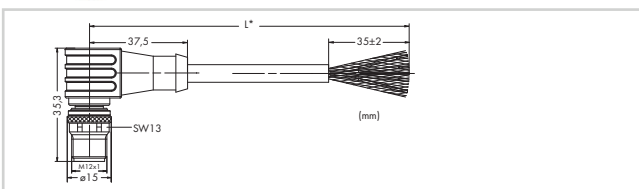

System bus cable, M12 plug, right angle, B coded		
	Item No.	Pack. Unit
M12 plug, right angle, 2 m	756-1304/060-020	1
M12 plug, right angle, 5 m	756-1304/060-050	1
M12 plug, right angle, 10 m	756-1304/060-100	1
M12 plug, right angle, 20 m	756-1304/060-200	1