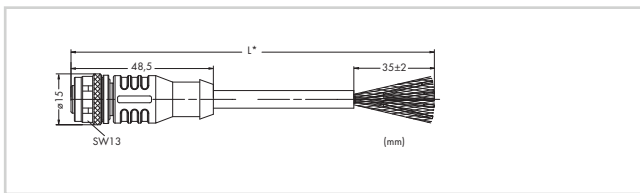

# CANopen/DeviceNet cable

Connection technology	M12 socket/ plug, A coded
Operating voltage	≤ 300 V
Operating current	4 A
Rated surge voltage	2 kV
Suitable for drag chain applications	≥ 5 Mio. bending cycles
Ambient temperature (operation) moved	-40 ... +80 °C
Protection type	IP67
Cable diameter	6.9 mm ±0.3

CANopen/DeviceNet cable, M12 socket, straight, A coded		
	Item No.	Pack. Unit
M12 socket, straight, 2 m	756-1401/060-020	1
M12 socket, straight, 5 m	756-1401/060-050	1
M12 socket, straight, 10 m	756-1401/060-100	1
M12 socket, straight, 20 m	756-1401/060-200	1

CANopen/DeviceNet cable, M12 socket, right angle, A coded		
	Item No.	Pack. Unit
M12 socket, right angle, 2 m	756-1402/060-020	1
M12 socket, right angle, 5 m	756-1402/060-050	1
M12 socket, right angle, 10 m	756-1402/060-100	1
M12 socket, right angle, 20 m	756-1402/060-200	1