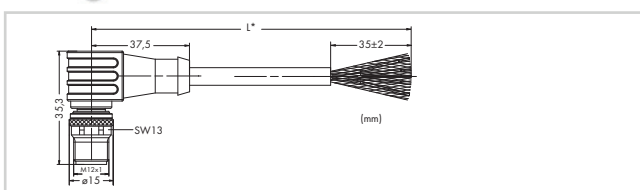

CANopen/DeviceNet cable, M12 plug, right angle, A coded		
	Item No.	Pack. Unit
M12 plug, right angle, 2 m	756-1404/060-020	1
M12 plug, right angle, 5 m	756-1404/060-050	1
M12 plug, right angle, 10 m	756-1404/060-100	1
M12 plug, right angle, 20 m	756-1404/060-200	1