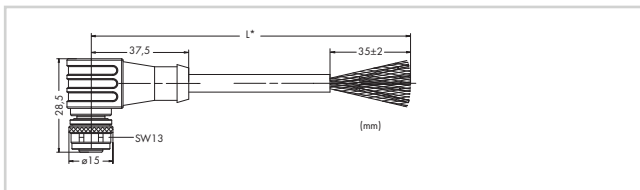

# CANopen/DeviceNet cable

Connection technology	M12 socket/ plug, A coded
Operating voltage	≤ 300 V
Operating current	4 A
Rated surge voltage	2 kV
Suitable for drag chain applications	≥ 5 Mio. bending cycles
Ambient temperature (operation) moved	-40 ... +80 °C
Protection type	IP67
Cable diameter	6.9 mm ±0.3

CANopen/DeviceNet cable, M12 socket, straight, A coded		
	Item No.	Pack. Unit
M12 socket, straight, 2 m	756-1401/060-020	1
M12 socket, straight, 5 m	756-1401/060-050	1
M12 socket, straight, 10 m	756-1401/060-100	1
M12 socket, straight, 20 m	756-1401/060-200	1

CANopen/DeviceNet cable, M12 socket, right angle, A coded		
	Item No.	Pack. Unit
M12 socket, right angle, 2 m	756-1402/060-020	1
M12 socket, right angle, 5 m	756-1402/060-050	1
M12 socket, right angle, 10 m	756-1402/060-100	1
M12 socket, right angle, 20 m	756-1402/060-200	1