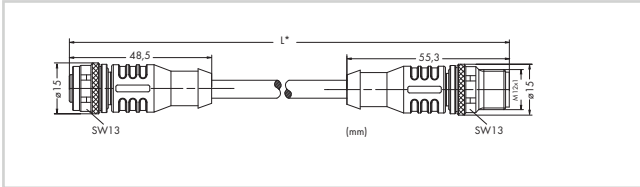

CANopen/DeviceNet cable

CANopen/DeviceNet cable, M12 socket – M12 plug, straight, A coded

	Item No.	Pack. Unit
M12 socket, straight, M12 plug, straight, 2 m	756-1405/060-020	1
M12 socket, straight, M12 plug, straight, 5 m	756-1405/060-050	1
M12 socket, straight, M12 plug, straight, 10 m	756-1405/060-100	1
M12 socket, straight, M12 plug, straight, 20 m	756-1405/060-200	1

CANopen/DeviceNet cable, M12 socket – M12 plug, right angle, A coded

	Item No.	Pack. Unit
M12 socket, right angle, M12 plug, right angle, 2 m	756-1406/060-020	1
M12 socket, right angle, M12 plug, right angle, 5 m	756-1406/060-050	1
M12 socket, right angle, M12 plug, right angle, 10 m	756-1406/060-100	1
M12 socket, right angle, M12 plug, right angle, 20 m	756-1406/060-200	1