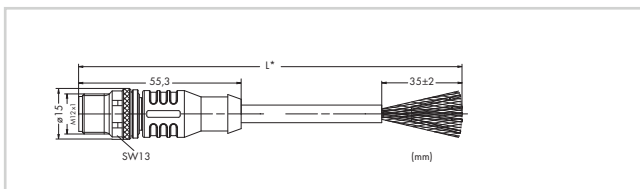

# CANopen/DeviceNet cable

Connection technology	M12 socket/ plug, A coded
Operating voltage	≤ 300 V
Operating current	4 A
Rated surge voltage	2 kV
Suitable for drag chain applications	≥ 5 Mio. bending cycles
Ambient temperature (operation) moved	-40 ... +80 °C
Protection type	IP67
Cable diameter	6.9 mm ±0.3

CANopen/DeviceNet cable, M12 socket, straight, A coded		
	Item No.	Pack. Unit
M12 socket, straight, 2 m	756-1401/060-020	1
M12 socket, straight, 5 m	756-1401/060-050	1
M12 socket, straight, 10 m	756-1401/060-100	1
M12 socket, straight, 20 m	756-1401/060-200	1

CANopen/DeviceNet cable, M12 socket, right angle, A coded		
	Item No.	Pack. Unit
M12 socket, right angle, 2 m	756-1402/060-020	1
M12 socket, right angle, 5 m	756-1402/060-050	1
M12 socket, right angle, 10 m	756-1402/060-100	1
M12 socket, right angle, 20 m	756-1402/060-200	1