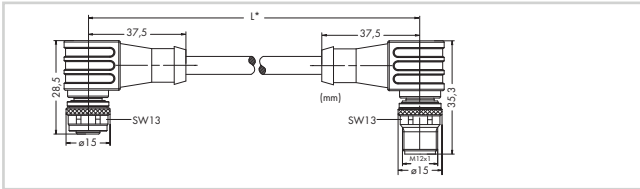

CANopen/DeviceNet cable

CANopen/DeviceNet cable, M12 socket – M12 plug, straight, A coded

	Item No.	Pack. Unit
M12 socket, straight, M12 plug, straight, 2 m	756-1405/060-020	1
M12 socket, straight, M12 plug, straight, 5 m	756-1405/060-050	1
M12 socket, straight, M12 plug, straight, 10 m	756-1405/060-100	1
M12 socket, straight, M12 plug, straight, 20 m	756-1405/060-200	1

CANopen/DeviceNet cable, M12 socket – M12 plug, right angle, A coded

	Item No.	Pack. Unit
M12 socket, right angle, M12 plug, right angle, 2 m	756-1406/060-020	1
M12 socket, right angle, M12 plug, right angle, 5 m	756-1406/060-050	1
M12 socket, right angle, M12 plug, right angle, 10 m	756-1406/060-100	1
M12 socket, right angle, M12 plug, right angle, 20 m	756-1406/060-200	1