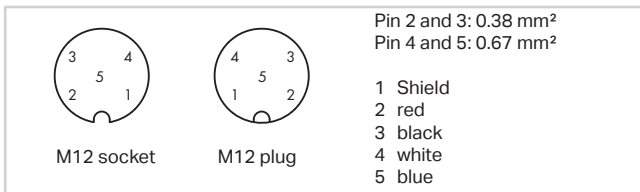

# CANopen/DeviceNet cable

Connection technology	M12 socket/ plug, A coded
Operating voltage	≤ 300 V
Operating current	4 A
Rated surge voltage	2 kV
Suitable for drag chain applications	≥ 5 Mio. bending cycles
Ambient temperature (operation) moved	-40 ... +80 °C
Protection type	IP67
Cable diameter	6.9 mm ±0.3

CANopen/DeviceNet cable, M12 socket, straight, A coded		
	Item No.	Pack. Unit
M12 socket, straight, 2 m	756-1401/060-020	1
M12 socket, straight, 5 m	756-1401/060-050	1
M12 socket, straight, 10 m	756-1401/060-100	1
M12 socket, straight, 20 m	756-1401/060-200	1