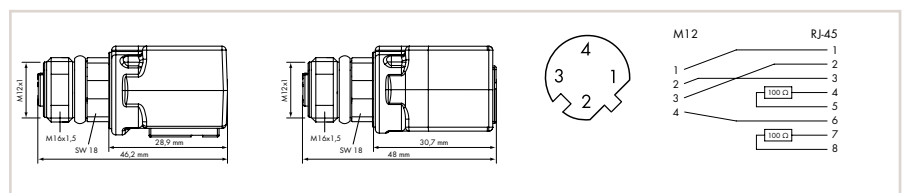

Configurable Shielded Connectors

Connectable cable:
 Ø 6 ... 8 mm
 0.14 ... 0.5 mm²

M12 Plug, Straight and Angled

	Item No.	Pack. Unit
Configurable Connectors; 5-pole; Shielded; M12 plug (straight); A-coded; Spring clamp technology	756-9207/060-000	1
Configurable Connectors; 4-pole; Shielded; M12 plug (straight); D-coded; Spring clamp technology	756-9501/060-000	1
Configurable Connectors; 5-pole; Shielded; M12 plug (angled); A-coded; Spring clamp technology	756-9211/060-000	1
Configurable Connectors; 4-pole; Shielded; M12 plug (angled); D-coded; Spring clamp technology	756-9501/040-000	1

Connectable cable:
 Ø 6 ... 8 mm
 0.14 ... 0.5 mm²

M12 Socket, Straight and Angled

	Item No.	Pack. Unit
Configurable Connectors; 5-pole; Shielded; M12 socket (straight); Spring clamp technology	756-9208/060-000	1
Configurable Connectors; 5-pole; Shielded; M12 socket (angled); Spring clamp technology	756-9210/060-000	1

Connectable cable:
 Ø 6 ... 8 mm
 0.14 ... 0.75 mm²

M12 Socket, Straight and Angled

	Item No.	Pack. Unit
Configurable Connectors; 8-pole; Shielded; M12 socket (straight); Screw connection technology	756-9211/090-000	1
Configurable Connectors; 8-pole; Shielded; M12 socket (angled); Screw connection technology	756-9214/090-000	1