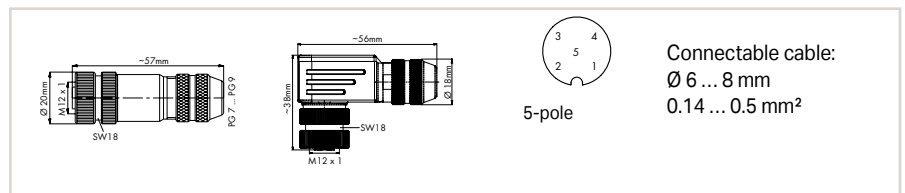

Configurable Shielded Connectors

Connectable cable:
 Ø 6 ... 8 mm
 0.14 ... 0.5 mm²

M12 Plug, Straight and Angled

	Item No.	Pack. Unit
Configurable Connectors; 5-pole; Shielded; M12 plug (straight); A-coded; Spring clamp technology	756-9207/060-000	1
Configurable Connectors; 4-pole; Shielded; M12 plug (straight); D-coded; Spring clamp technology	756-9501/060-000	1
Configurable Connectors; 5-pole; Shielded; M12 plug (angled); A-coded; Spring clamp technology	756-9211/060-000	1
Configurable Connectors; 4-pole; Shielded; M12 plug (angled); D-coded; Spring clamp technology	756-9501/040-000	1

Connectable cable:
 Ø 6 ... 8 mm
 0.14 ... 0.5 mm²

M12 Socket, Straight and Angled

	Item No.	Pack. Unit
Configurable Connectors; 5-pole; Shielded; M12 socket (straight); Spring clamp technology	756-9208/060-000	1
Configurable Connectors; 5-pole; Shielded; M12 socket (angled); Spring clamp technology	756-9210/060-000	1

Connectable cable:
 Ø 6 ... 8 mm
 0.14 ... 0.75 mm²

M12 Socket, Straight and Angled

	Item No.	Pack. Unit
Configurable Connectors; 8-pole; Shielded; M12 socket (straight); Screw connection technology	756-9211/090-000	1
Configurable Connectors; 8-pole; Shielded; M12 socket (angled); Screw connection technology	756-9214/090-000	1