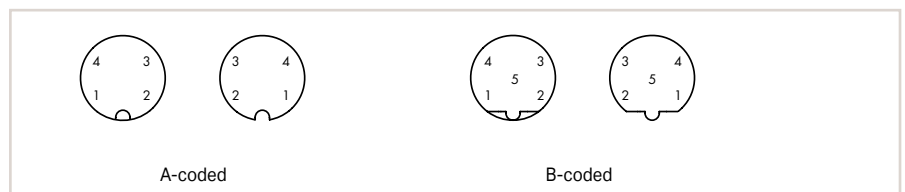

Adapter M12 Socket/ RJ-45 Socket

	Item No.	Pack. Unit
Adapter M12 socket; D-coded/ RJ-45 socket; angled	756-9503/040-000	1
Adapter M12 socket; D-coded/ RJ-45 socket; straight	756-9504/040-000	1