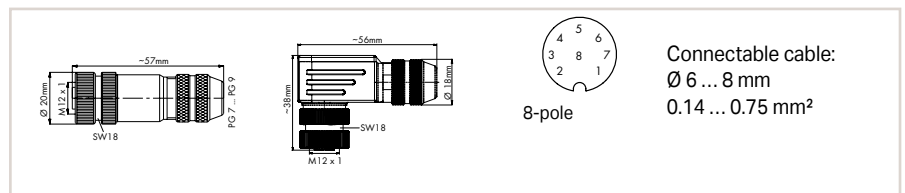

Configurable Shielded Connectors

Connectable cable:
 Ø 6 ... 8 mm
 0.14 ... 0.5 mm²

M12 Plug, Straight and Angled

	Item No.	Pack. Unit
Configurable Connectors; 5-pole; Shielded; M12 plug (straight); A-coded; Spring clamp technology	756-9207/060-000	1
Configurable Connectors; 4-pole; Shielded; M12 plug (straight); D-coded; Spring clamp technology	756-9501/060-000	1
Configurable Connectors; 5-pole; Shielded; M12 plug (angled); A-coded; Spring clamp technology	756-9211/060-000	1
Configurable Connectors; 4-pole; Shielded; M12 plug (angled); D-coded; Spring clamp technology	756-9501/040-000	1

Connectable cable:
 Ø 6 ... 8 mm
 0.14 ... 0.5 mm²

M12 Socket, Straight and Angled

	Item No.	Pack. Unit
Configurable Connectors; 5-pole; Shielded; M12 socket (straight); Spring clamp technology	756-9208/060-000	1
Configurable Connectors; 5-pole; Shielded; M12 socket (angled); Spring clamp technology	756-9210/060-000	1

Connectable cable:
 Ø 6 ... 8 mm
 0.14 ... 0.75 mm²

M12 Socket, Straight and Angled

	Item No.	Pack. Unit
Configurable Connectors; 8-pole; Shielded; M12 socket (straight); Screw connection technology	756-9211/090-000	1
Configurable Connectors; 8-pole; Shielded; M12 socket (angled); Screw connection technology	756-9214/090-000	1