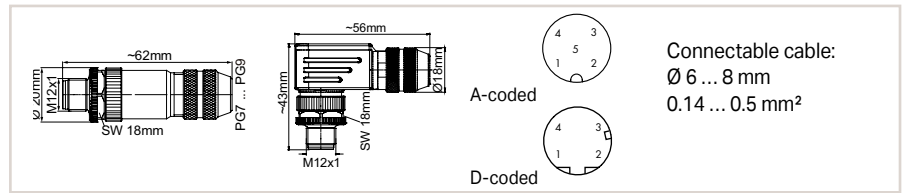

Configurable Shielded Connectors

Connectable cable:
 Ø 6 ... 8 mm
 0.14 ... 0.5 mm²

M12 Plug, Straight and Angled

	Item No.	Pack. Unit
Configurable Connectors; 5-pole; Shielded; M12 plug (straight); A-coded; Spring clamp technology	756-9207/060-000	1
Configurable Connectors; 4-pole; Shielded; M12 plug (straight); D-coded; Spring clamp technology	756-9501/060-000	1
Configurable Connectors; 5-pole; Shielded; M12 plug (angled); A-coded; Spring clamp technology	756-9211/060-000	1
Configurable Connectors; 4-pole; Shielded; M12 plug (angled); D-coded; Spring clamp technology	756-9501/040-000	1

Connectable cable:
 Ø 6 ... 8 mm
 0.14 ... 0.5 mm²

M12 Socket, Straight and Angled

	Item No.	Pack. Unit
Configurable Connectors; 5-pole; Shielded; M12 socket (straight); Spring clamp technology	756-9208/060-000	1
Configurable Connectors; 5-pole; Shielded; M12 socket (angled); Spring clamp technology	756-9210/060-000	1

Connectable cable:
 Ø 6 ... 8 mm
 0.14 ... 0.75 mm²

M12 Socket, Straight and Angled

	Item No.	Pack. Unit
Configurable Connectors; 8-pole; Shielded; M12 socket (straight); Screw connection technology	756-9211/090-000	1
Configurable Connectors; 8-pole; Shielded; M12 socket (angled); Screw connection technology	756-9214/090-000	1