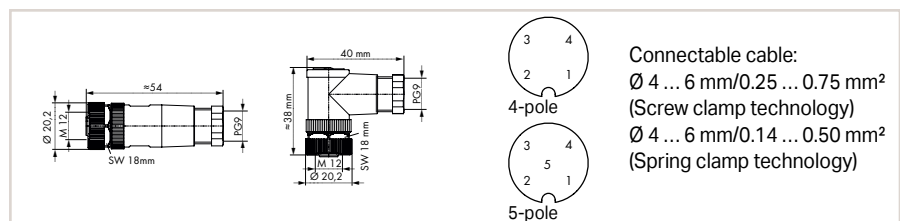

Configurable Connectors

M8 Plug, Straight and Angled

	Item No.	Pack. Unit
Configurable Connectors; 3-pole; M8 plug (straight); IDC technology	756-9102/030-000	5
Configurable Connectors; 3-pole; M8 plug (angled); IDC technology	756-9105/030-000	5

M8 Socket, Straight and Angled

	Item No.	Pack. Unit
Configurable Connectors; 3-pole; M8 socket (straight); IDC technology	756-9112/030-000	5
Configurable Connectors; 3-pole; M8 socket (angled); IDC technology	756-9115/030-000	5

M12 Plug, Straight and Angled

	Item No.	Pack. Unit
Configurable Connectors; 4-pole; M12 plug (straight); Screw connection technology	756-9201/040-000	5
Configurable Connectors; 4-pole; M12 plug (angled); Screw connection technology	756-9204/040-000	5
Configurable Connectors; 4-pole; M12 plug (straight); Spring clamp technology	756-9202/040-000	5
Configurable Connectors; 4-pole; M12 plug (angled); Spring clamp technology	756-9205/040-000	5
Configurable Connectors; 5-pole; M12 plug (straight); Screw connection technology	756-9201/050-000	5
Configurable Connectors; 5-pole; M12 plug (angled); Screw connection technology	756-9204/050-000	5
Configurable Connectors; 5-pole; M12 plug (straight); Spring clamp technology	756-9202/050-000	5
Configurable Connectors; 5-pole; M12 plug (angled); Spring clamp technology	756-9205/050-000	5

M12 Socket, Straight and Angled

	Item No.	Pack. Unit
Configurable Connectors; 4-pole; M12 socket (straight); Screw connection technology	756-9211/040-000	5
Configurable Connectors; 4-pole; M12 socket (angled); Screw connection technology	756-9214/040-000	5
Configurable Connectors; 4-pole; M12 socket (straight); Spring clamp technology	756-9212/040-000	5
Configurable Connectors; 4-pole; M12 socket (angled); Spring clamp technology	756-9215/040-000	5
Configurable Connectors; 5-pole; M12 socket (straight); Spring clamp technology	756-9212/050-000	5
Configurable Connectors; 5-pole; M12 socket (angled); Spring clamp technology	756-9215/050-000	5