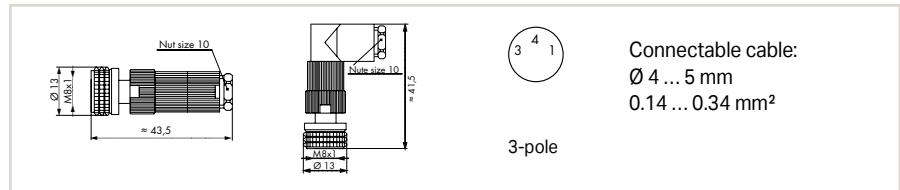

Configurable Connectors

M8 Plug, Straight and Angled

	Item No.	Pack. Unit
Configurable Connectors; 3-pole; M8 plug (straight); IDC technology	756-9102/030-000	5
Configurable Connectors; 3-pole; M8 plug (angled); IDC technology	756-9105/030-000	5

M8 Socket, Straight and Angled

	Item No.	Pack. Unit
Configurable Connectors; 3-pole; M8 socket (straight); IDC technology	756-9112/030-000	5
Configurable Connectors; 3-pole; M8 socket (angled); IDC technology	756-9115/030-000	5

M12 Plug, Straight and Angled

	Item No.	Pack. Unit
Configurable Connectors; 4-pole; M12 plug (straight); Screw connection technology	756-9201/040-000	5
Configurable Connectors; 4-pole; M12 plug (angled); Screw connection technology	756-9204/040-000	5
Configurable Connectors; 4-pole; M12 plug (straight); Spring clamp technology	756-9202/040-000	5
Configurable Connectors; 4-pole; M12 plug (angled); Spring clamp technology	756-9205/040-000	5
Configurable Connectors; 5-pole; M12 plug (straight); Screw connection technology	756-9201/050-000	5
Configurable Connectors; 5-pole; M12 plug (angled); Screw connection technology	756-9204/050-000	5
Configurable Connectors; 5-pole; M12 plug (straight); Spring clamp technology	756-9202/050-000	5
Configurable Connectors; 5-pole; M12 plug (angled); Spring clamp technology	756-9205/050-000	5