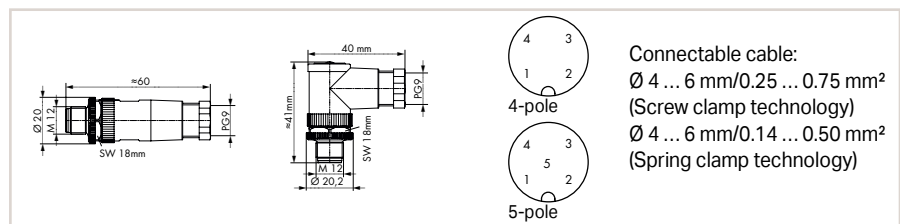

Configurable Connectors

M8 Plug, Straight and Angled

	Item No.	Pack. Unit
Configurable Connectors; 3-pole; M8 plug (straight); IDC technology	756-9102/030-000	5
Configurable Connectors; 3-pole; M8 plug (angled); IDC technology	756-9105/030-000	5

M8 Socket, Straight and Angled

	Item No.	Pack. Unit
Configurable Connectors; 3-pole; M8 socket (straight); IDC technology	756-9112/030-000	5
Configurable Connectors; 3-pole; M8 socket (angled); IDC technology	756-9115/030-000	5

M12 Plug, Straight and Angled

	Item No.	Pack. Unit
Configurable Connectors; 4-pole; M12 plug (straight); Screw connection technology	756-9201/040-000	5
Configurable Connectors; 4-pole; M12 plug (angled); Screw connection technology	756-9204/040-000	5
Configurable Connectors; 4-pole; M12 plug (straight); Spring clamp technology	756-9202/040-000	5
Configurable Connectors; 4-pole; M12 plug (angled); Spring clamp technology	756-9205/040-000	5
Configurable Connectors; 5-pole; M12 plug (straight); Screw connection technology	756-9201/050-000	5
Configurable Connectors; 5-pole; M12 plug (angled); Screw connection technology	756-9204/050-000	5
Configurable Connectors; 5-pole; M12 plug (straight); Spring clamp technology	756-9202/050-000	5
Configurable Connectors; 5-pole; M12 plug (angled); Spring clamp technology	756-9205/050-000	5