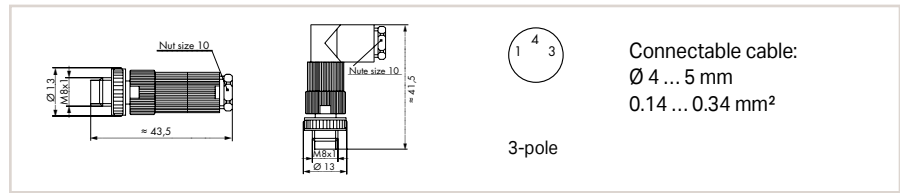

Configurable Connectors

M8 Plug, Straight and Angled

	Item No.	Pack. Unit
Configurable Connectors; 3-pole; M8 plug (straight); IDC technology	756-9102/030-000	5
Configurable Connectors; 3-pole; M8 plug (angled); IDC technology	756-9105/030-000	5

M8 Socket, Straight and Angled

	Item No.	Pack. Unit
Configurable Connectors; 3-pole; M8 socket (straight); IDC technology	756-9112/030-000	5
Configurable Connectors; 3-pole; M8 socket (angled); IDC technology	756-9115/030-000	5