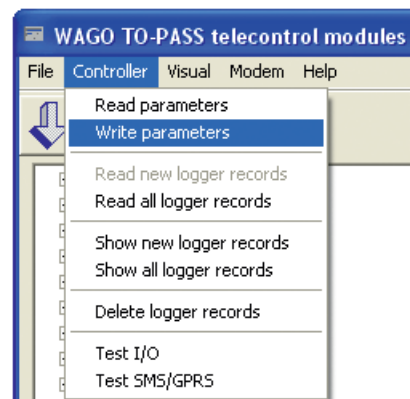

Download TO-PASS Software: www.wago.com

1. Service 2. Download 3. Automation
4. TO-PASS 761 5. Install

6

7

8

9

Power Off

10