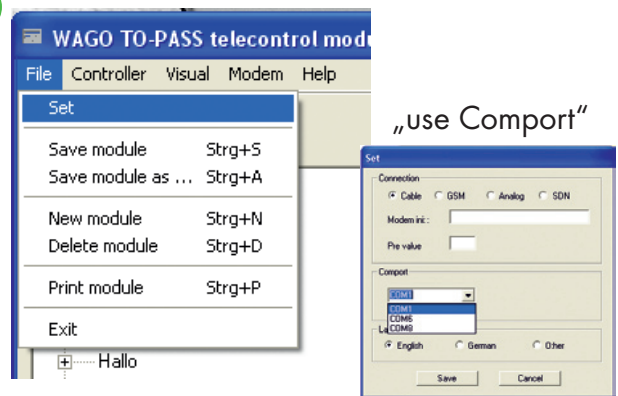

1

Info:

www.wago.com

- ➔ Service
- ➔ Docu
- ➔ WAGO TO-PASS 761

2

3

4

5

Download TO-PASS Software: www.wago.com

1. Service 2. Download 3. Automation
4. TO-PASS 761 5. Install

6

7

8

9

Power Off

10